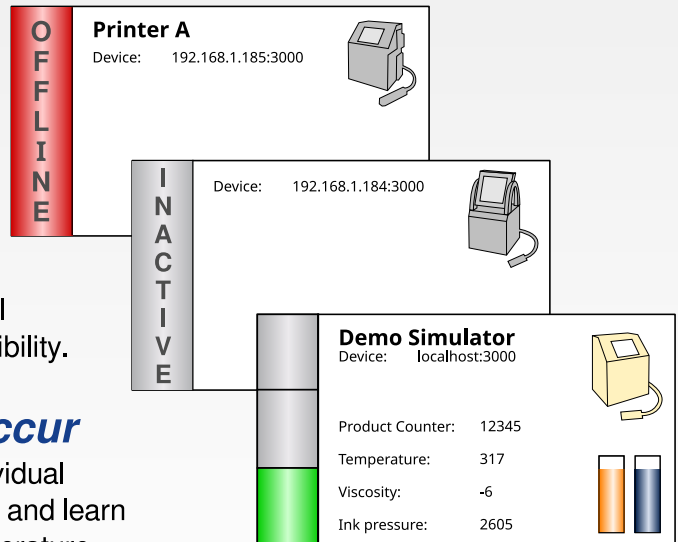

Printer states from the overview of the start page