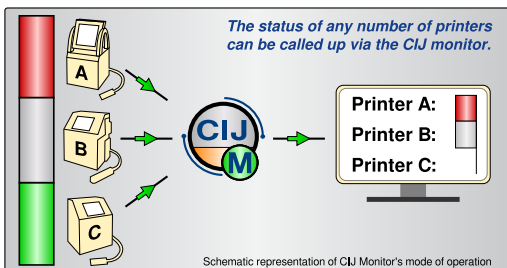

Anticipate problems before they occur

With our reporting engine you get statistical data in individual Excel tables. Simply select a time frame, get your report and learn about minimum, maximum and average values for temperature, viscosity and much more.

Seamless integration into your IT

- CIJ monitor can be installed on Linux or Windows systems and works "cloudless"
- Integration into your ERP / MES systems? No problem, simply use our REST service

Printer states from the overview of the start page