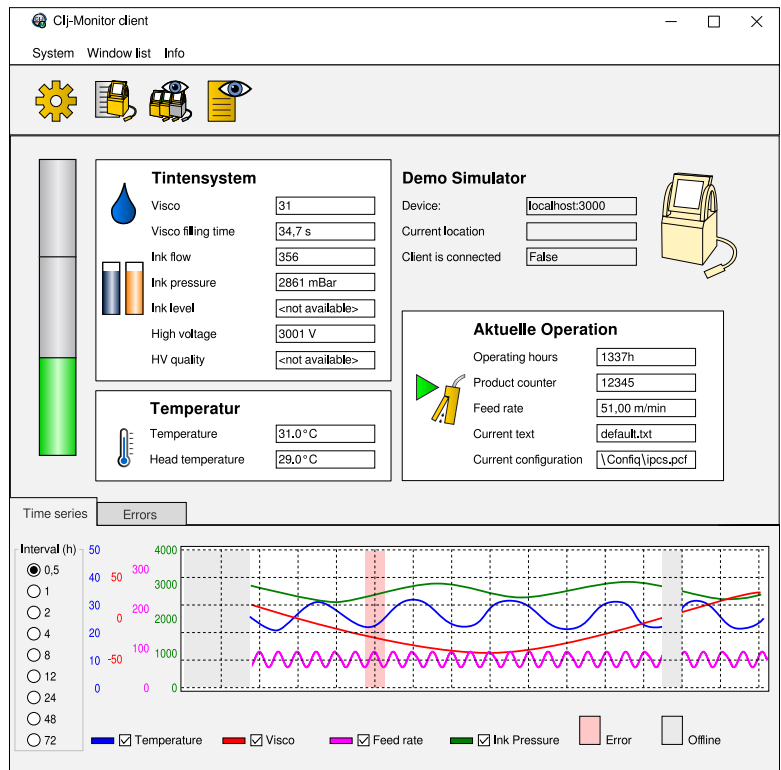

CIJ Monitor

Monitoring Software for Continuous Inkjet

Keep an eye on your Continuous Inkjet fleet with our innovative software solution - **regardless of the devices manufacturer.**

Looking at the dashboard you will see the state of your devices at a glance. Go into detail view to get more information about ink system, performance and actual marking text. A timeline provides information on selected printer parameters. One more click and the manufacturers maintenance tool will be launched - thus we can guarantee 100% compatibility.

Anticipate problems before they occur

With our reporting engine you get statistical data in individual Excel tables. Simply select a time frame, get your report and learn about minimum, maximum and average values for temperature, viscosity and much more.

Seamless integration into your IT

- CIJ monitor can be installed on Linux or Windows systems and works "cloudless"
- Integration into your ERP / MES systems? No problem, simply use our REST service

Printer states from the overview of the start page